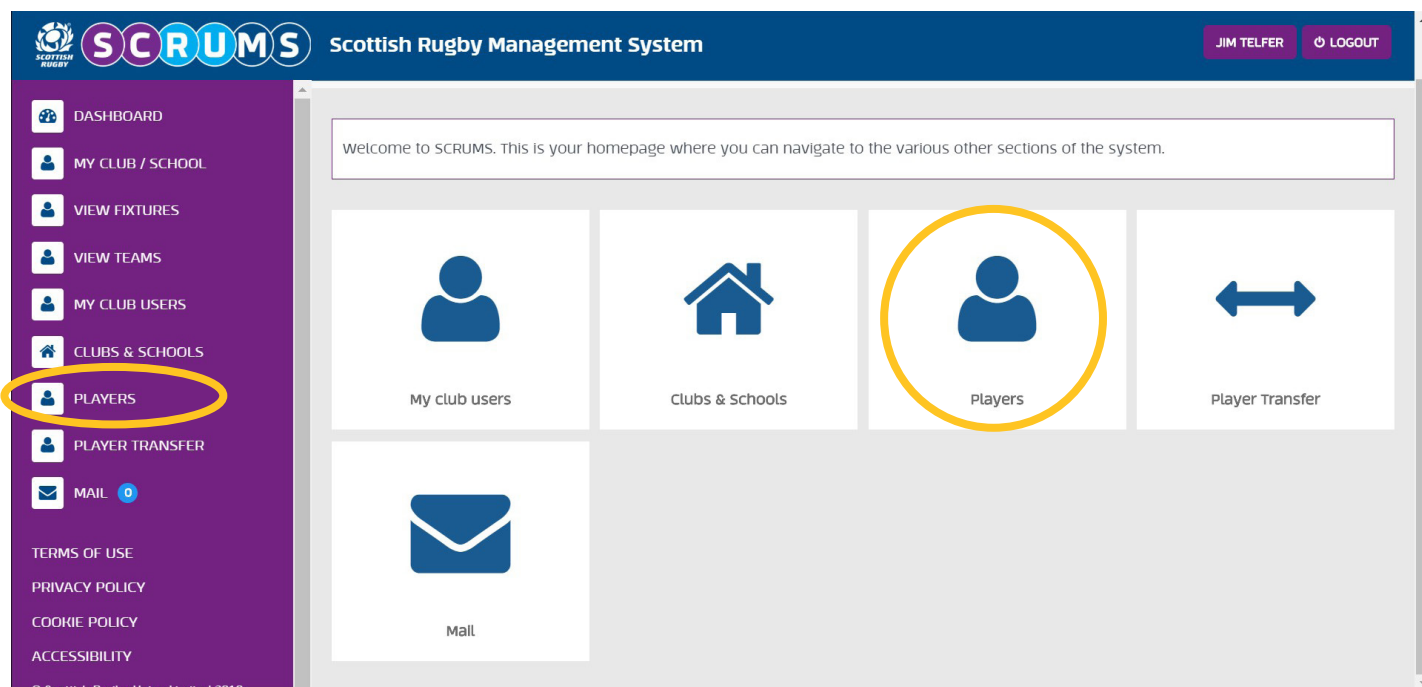

How to update player information or delete player record

Step 1

To amend Player information navigate to the 'Players' section of SCRUMS through the dashboard or sidebar highlighted.

SCOTTISH RUGBY MANAGEMENT SYSTEM

How to update player information or delete player record

Step 2

Now select the 'Edit' button located beside the Player record you wish to amend.

The screenshot shows the SCRUMS Scottish Rugby Management System interface. The header includes the SCRUMS logo and navigation links for 'SCOTTISH RUGBY', 'NEW RUGBY CLUB RFC', and 'LOGOUT'. The left sidebar contains a menu with options like 'DASHBOARD', 'MY CLUB / SCHOOL', 'VIEW TEAMS', 'MY CLUB USERS', 'CLUBS & SCHOOLS', 'PLAYERS', 'PLAYER TRANSFER', 'MAIL', and 'INJURY REPORTING'. The main content area is titled 'Players: New Rugby Club RFC' and features a 'Player list' button and a 'Create New Player' button. Below this is a search bar with fields for ID, Forename, Surname, DD/MM/YYYY, Age From, Age To, and Choose Gender. The search results show a table with columns for ID, Name, Date of Birth, Gender, Primary Club/School, and Secondary Club/School. Each row has 'EDIT' and 'MAKE INACTIVE' buttons. The table lists 10 players, including John Allan, Gary Armstrong, Artur Art, Amy Bell, Alex Brewster, Jean Brodie, Wullie Broon, Eck Broon, and Maggie Broon.