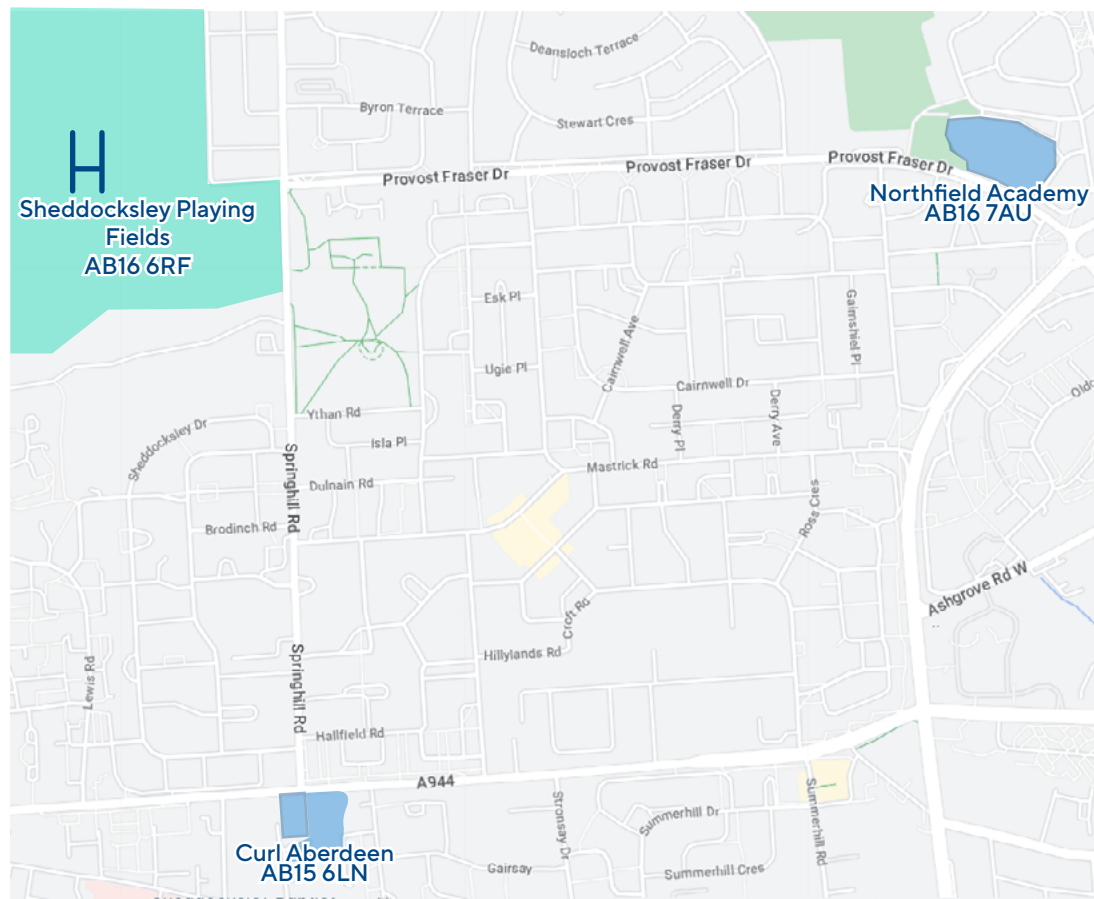

EVENT PARKING FOR PLAYERS & SPECTATORS

Due to limited parking at our host venue, we are operating a Park & Ride system for players and spectators at this year's Saltire Energy Caledonia Cup Finals Day.

Three parking locations are available:

- Northfield Academy, AB16 7AU
- Curl Aberdeen, AB15 6LN

Spectators and supporters are asked to use one of these two designated car parks, where Scottish Rugby will then transport them via mini bus to the Sheddocksley Playing Fields. Mini buses will then return them to their car park when they wish to go home.

Blue Badge holders may park at our host venue, Sheddocksley Playing Fields.

SNACK POD PRICE LIST

Large Hot Dog	£4.00
Small Hot Dog	£3.00
Sandwich	As Priced
Hot Drinks Tea, Black Coffee, Hot Chocolate, or Cappuccino	£1.50
Bottle of Juice	£1.60
Bottle of Water	£1.60
Sweets	£0.90
Crisps	£0.90
Ricecakes	£1.50

The snack pod is located by the sports centre entrance