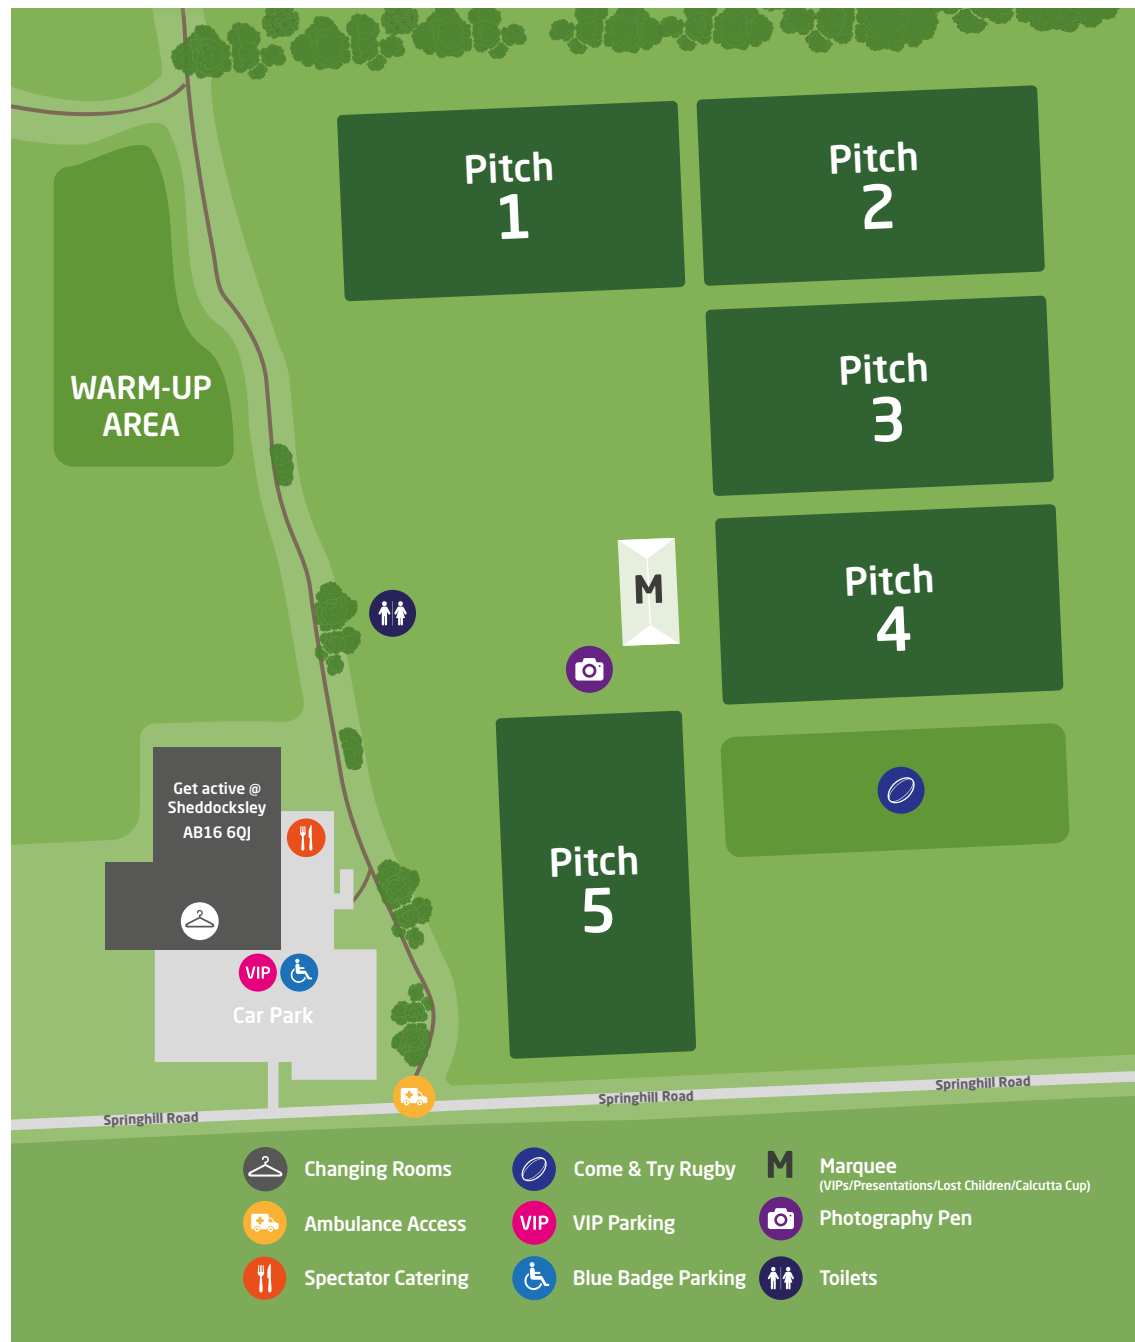

SHEDDOCKSLEY PITCH LAYOUTS